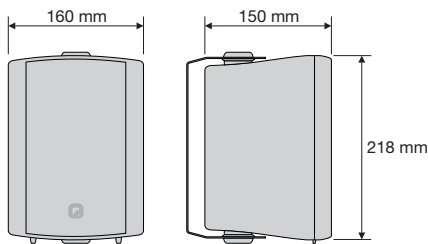

#### SPECIFICATIONS

Amplifier . . . . . Mono / 15W / 2 Ohms  
 Speaker . . . . . Woofer - 4" / Twiter - 1"  
 Sensitivity . . . . . 89 dB SPL (1 W, 1 m, 1 kHz)  
 Sound Pressure . . . . . 96 dB SPL (5 W, 1 m, 1 kHz)  
 Frequency Range . . . . . 100 ~ 20.000 Hz  
 Power supply . . . . . 12 Vdc (from dSound bus)  
 Weight . . . . . 2 kg  
 Finish . . . . . ABS Plastic  
 Color . . . . . Black  
 Mounting . . . . . U type mounting bracket

#### MEDIDAS / DIMENSIONS

K801RL